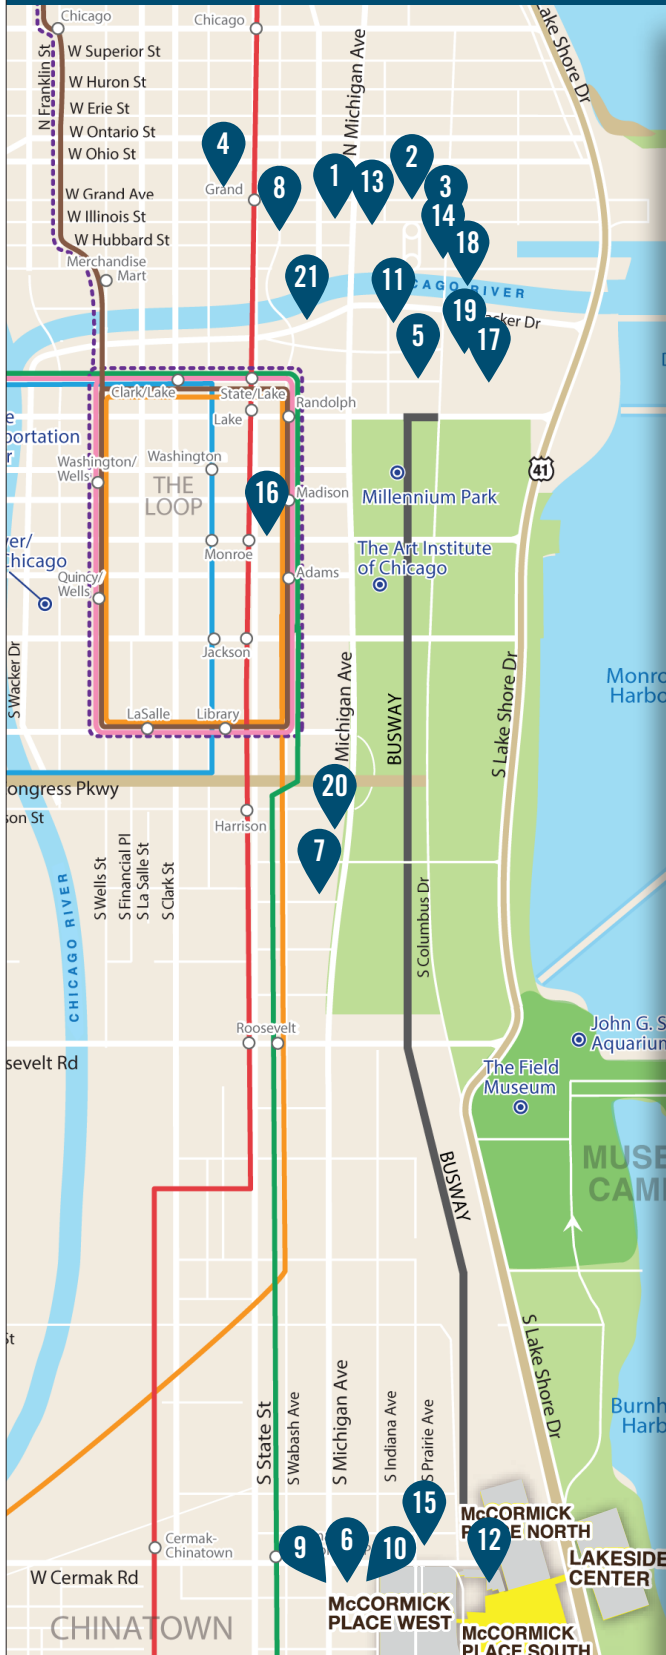

POWER FORWARD IN 2020 / CHICAGO

IEEE-T-D.ORG

McCORMICK PLACE SOUTH

CONFERENCE APRIL 20-23 EXPO APRIL 21-23

HOTELS

RATES

1	Chicago Marriott Downtown Magnificent Mile (3.1 miles) Shuttle provided to McCormick Place South; approx. 25 minutes	$265
2	Courtyard by Marriott Chicago Downtown Magnificent Mile (3.4 miles) Shuttle provided to McCormick Place South; approx. 25 minutes	$211
3	Embassy Suites by Hilton Chicago Downtown Magnificent Mile (3.0 miles) Shuttle provided to McCormick Place South; approx. 25 minutes	$245
4	Embassy Suites Chicago (3.5 miles) Shuttle provided to McCormick Place South; approx. 25 minutes	$229-$249
5	Fairmont Chicago Millennium Park (3.0 miles) Shuttle provided to McCormick Place South; approx. 25 minutes	$269
6	Hampton Inn by Hilton Chicago McCormick Place (0.3 miles) Walking distance to McCormick Place South	$279
7	Hilton Chicago (1.7 miles) Shuttle provided to McCormick Place South; approx. 25 minutes	$259
8	Hilton Garden Inn Chicago Downtown Magnificent Mile (3.8 miles) Shuttle provided to McCormick Place South; approx. 25 minutes	$209-$249
9	Hilton Garden Inn Chicago McCormick Place (0.3 miles) Walking distance to McCormick Place South	$289
10	Home2 Suites by Hilton Chicago McCormick Place (0.3 miles) Walking distance to McCormick Place South	$275
11	Hyatt Regency Chicago (3.3 miles) Shuttle provided to McCormick Place South; approx. 25 minutes	$249
12	Hyatt Regency McCormick Place (0.1 miles) Walking distance to McCormick Place South	$285
13	InterContinental Chicago Magnificent Mile (2.8 miles) Shuttle provided to McCormick Place South; approx. 25 minutes	$243
14	Loews Chicago Hotel (2.8 miles) Shuttle provided to McCormick Place South; approx. 25 minutes	$254
15	Marriott Marquis Chicago (0.2 miles) Walking distance to McCormick Place South	$276
16	Palmer House, A Hilton Hotel (2.2 miles) Shuttle provided to McCormick Place South; approx. 20 minutes	$259
17	Radisson Blu Aqua Hotel Chicago (2.6 miles) Shuttle provided to McCormick Place South; approx. 25 minutes	$235
18	Sheraton Grand Chicago (2.6 miles) Shuttle provided to McCormick Place South; approx. 25 minutes	$265
19	Swissotel Chicago (2.6 miles) Shuttle provided to McCormick Place South; approx. 25 minutes	$249
20	The Blackstone Hotel, Autograph Collection (2.2 miles) Shuttle provided to McCormick Place South; approx. 25 minutes	$239
21	Wyndham Grand Chicago Riverfront (3.1 miles) Shuttle provided to McCormick Place South; approx. 25 minutes	$229

Connections Housing is our event's official housing provider. Please look for this 'partner stamp' when making your reservations so you know it is a trusted partner of our event.